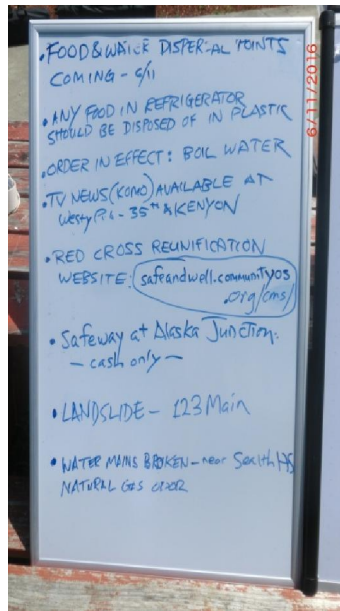

## Practice for a disaster!

There will be a community wide earthquake practice drill held at 11 of our Seattle Emergency Communications Hubs.

Join us as a volunteer or as a “citizen actor”, or just stop by to learn more.